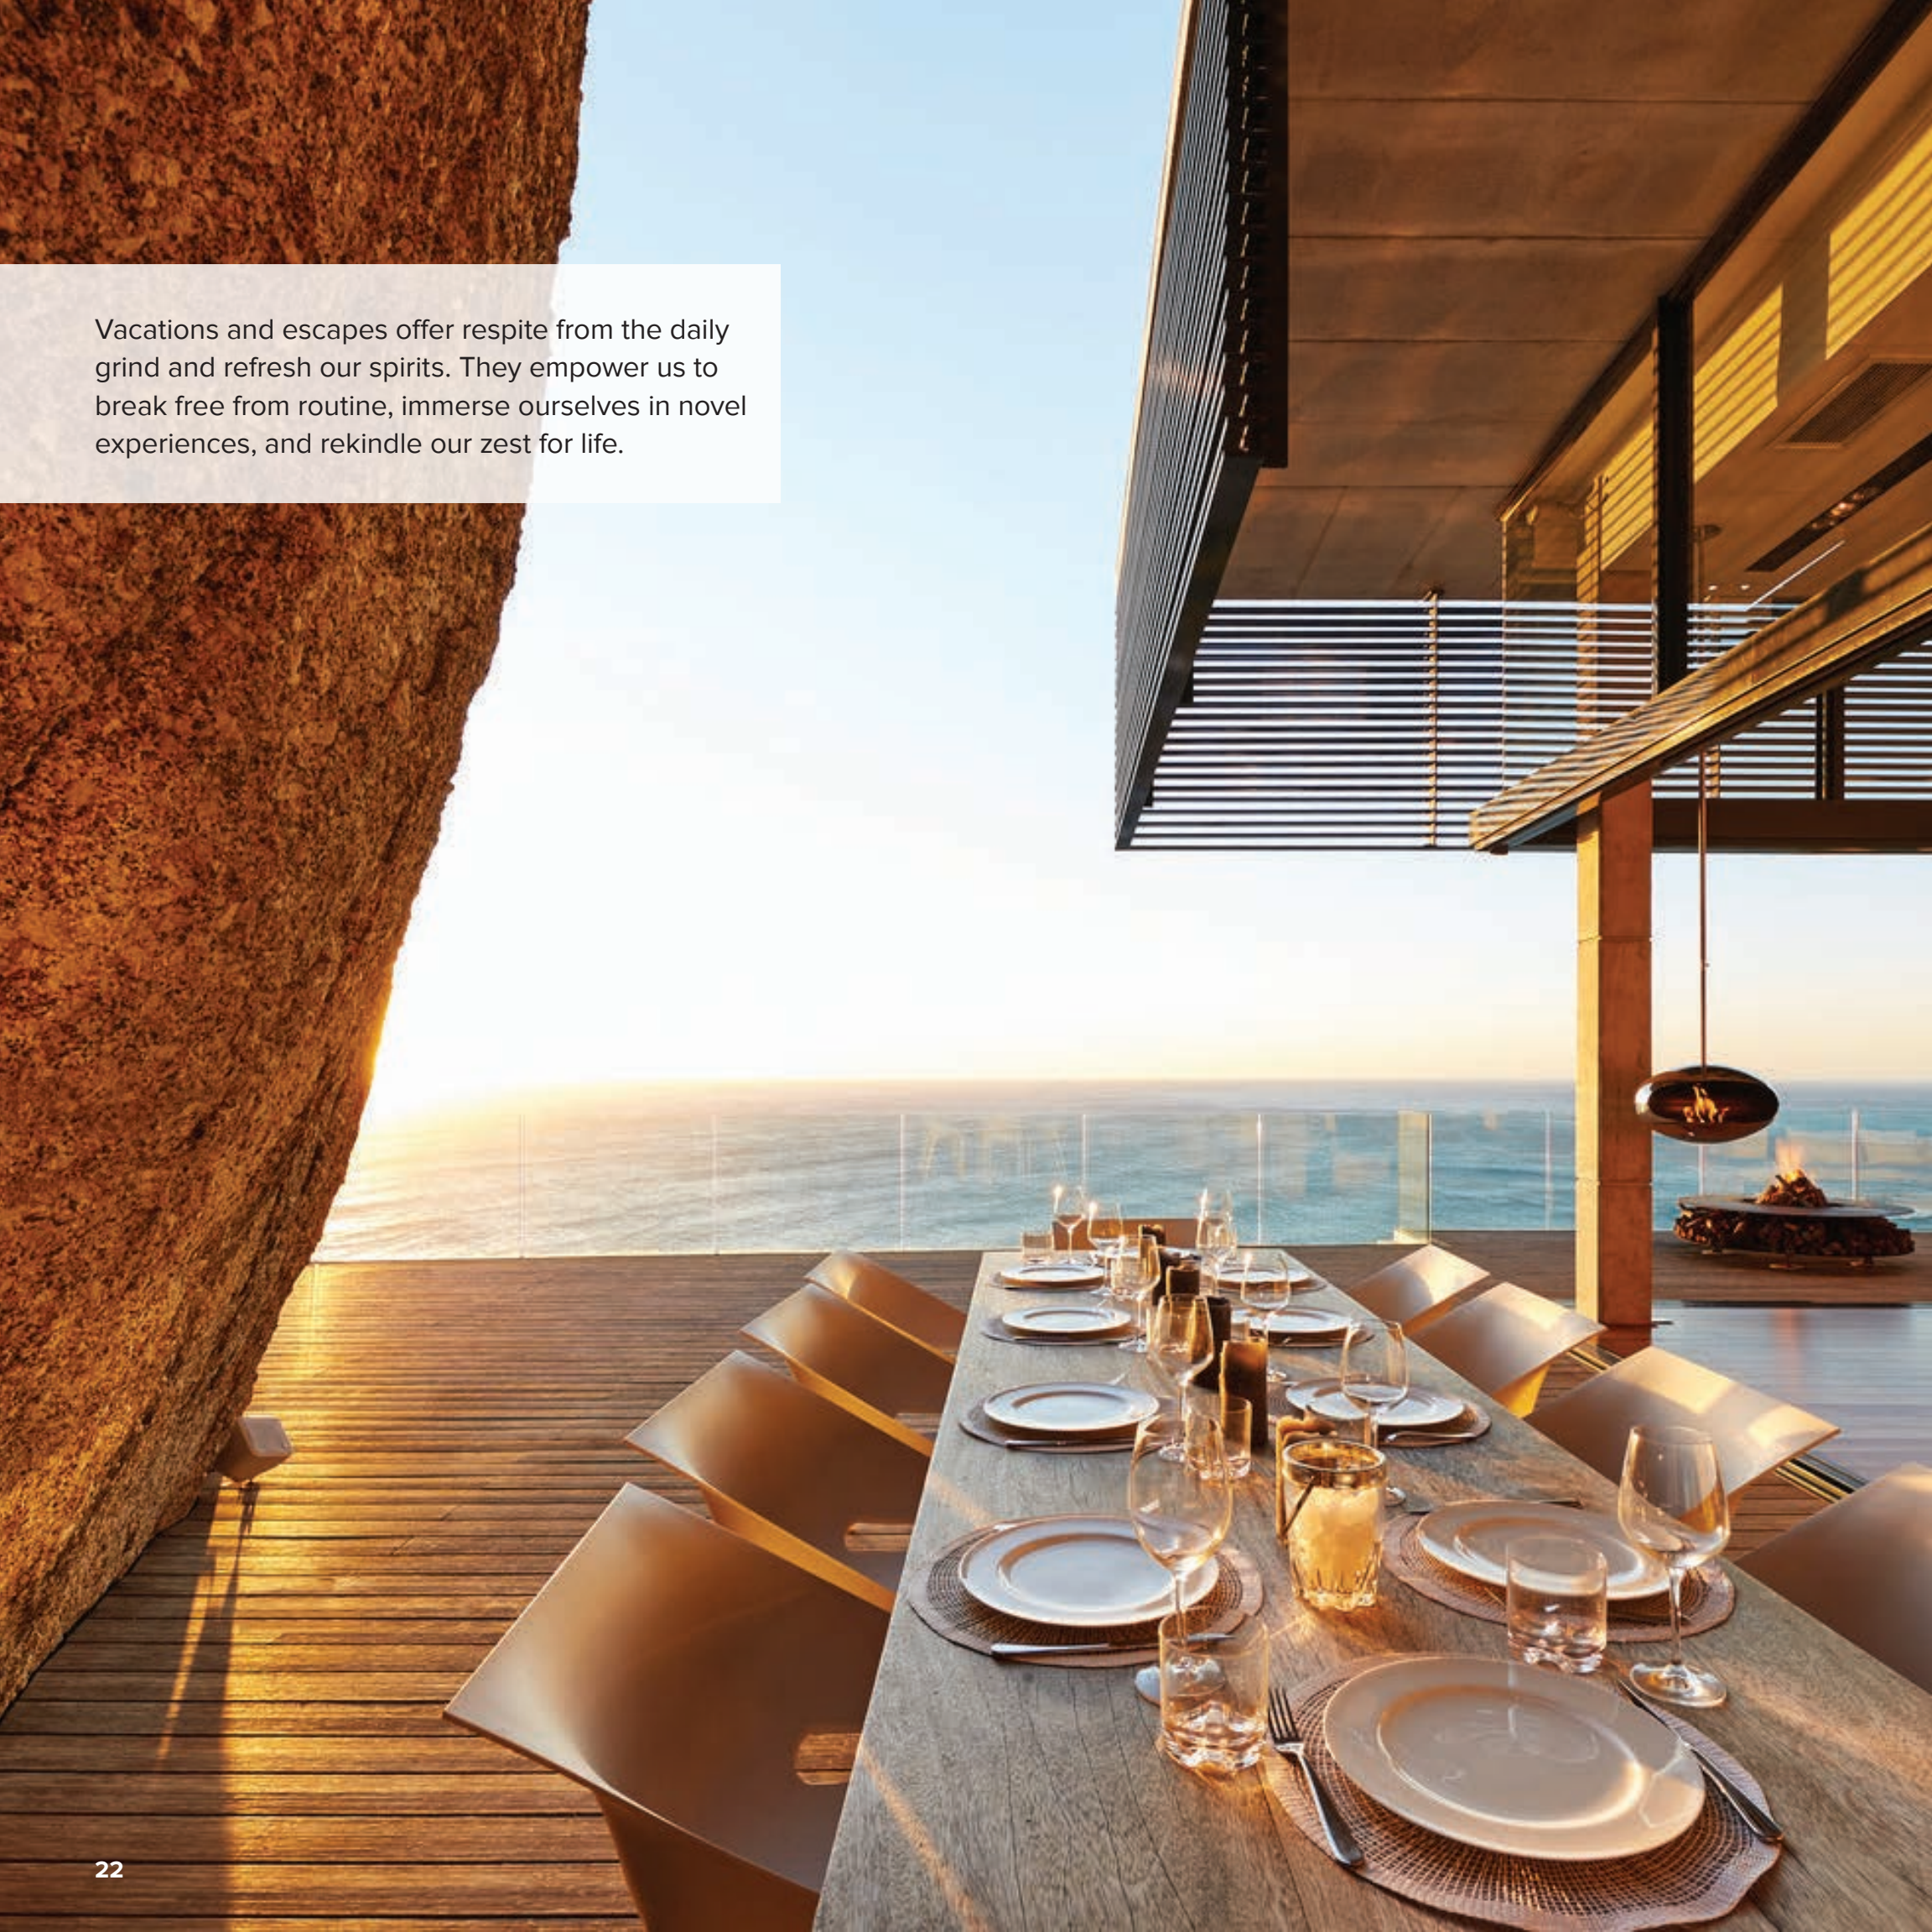

Vacations and escapes offer respite from the daily grind and refresh our spirits. They empower us to break free from routine, immerse ourselves in novel experiences, and rekindle our zest for life.